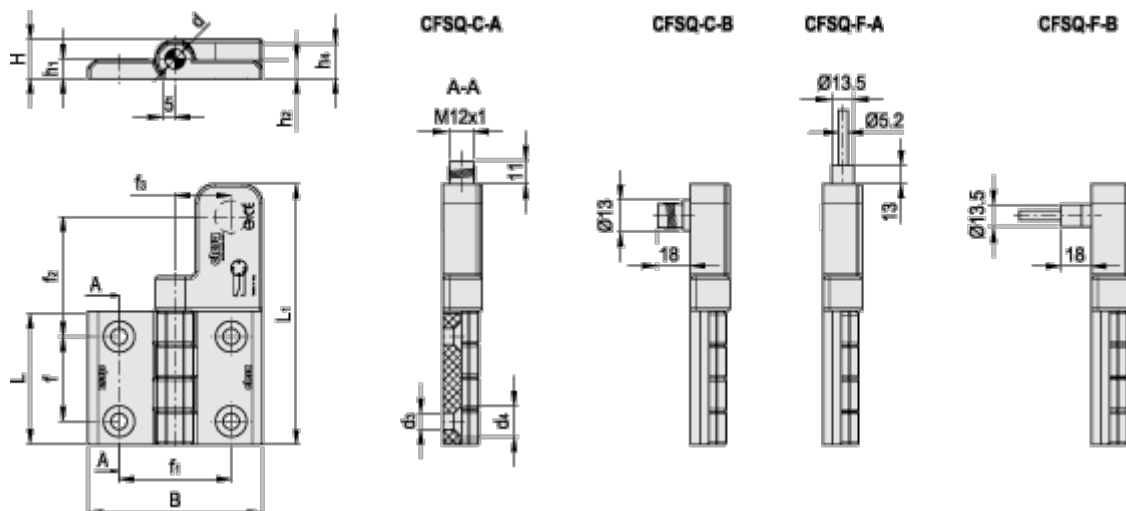

Article number: 2310427031

Description: E+G Hinge with safety switch CFSQ.60-SH-6-F-A-D-5

## Measures

B = 70	H = 16
d = 7	h1 = 8
d3 = 6.5	h2 = 7.5
d4 = 12.5	h4 = 15
f = 34	L = 53
f1 = 45	L1 = 110
f2 =	Nm = 5
f3 =	Weight in (g) = 330